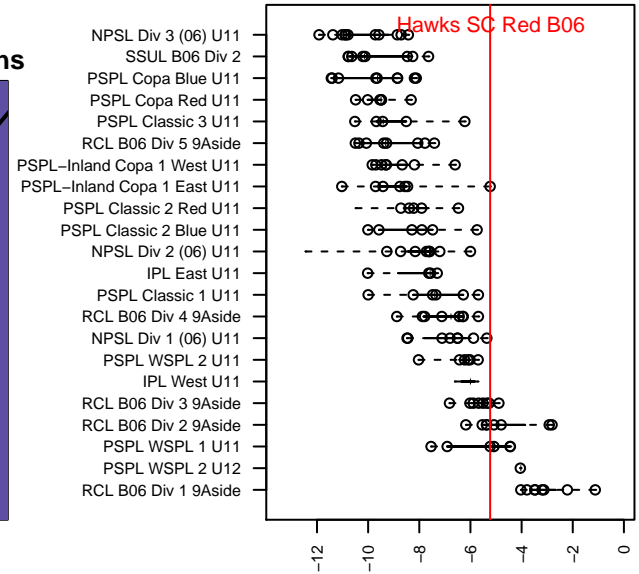

**attack and defense rating
relative to others at age
and all opponents in last 13 months**