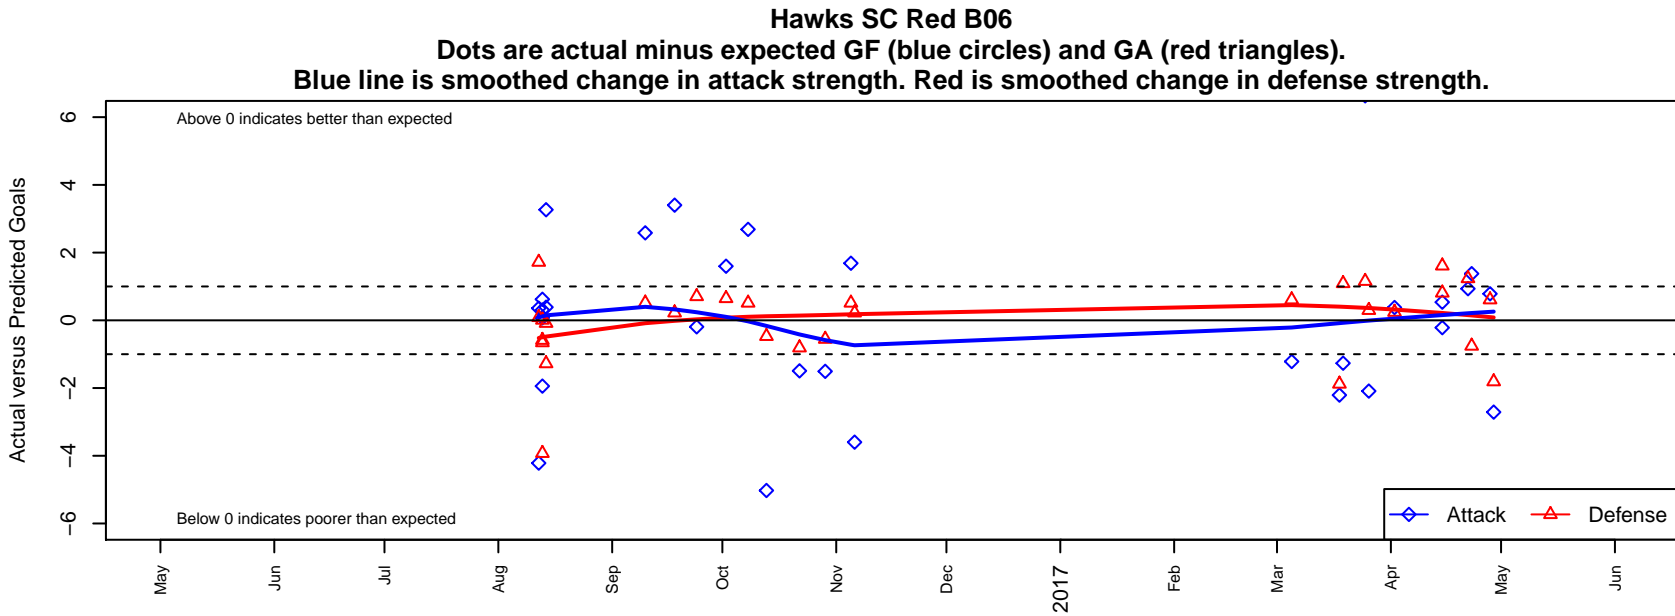

**attack and defense variance (black dot)
relative to other teams
and top 10 in region**

**attack and defense rating
relative to others at age
and all opponents in last 13 months**

Hawks SC Red B06

Pullman, WA
B06 total strength=768
attack=0.98 defense=0.82
fall league = PSPL-Inland Copa 1 East U11
spr league = Spr PSPL SuperLeague 1 U11

alt names used:
HAWKS SC B06 RED (WA)
02 Red Hawks
Hawks Soccer Club Boys 06 Red
Hawks Soccer Club Boys 06 Red
HAWKS SC B06 RED (WA)

Venues played:
2016 Les Schwab NW Cup U11 U11
2016 Pacific Coast Challenge U11
2016 PSPL-Inland Copa 1 East U11
2016 Spr PSPL SuperLeague 1 U11
2016 WA Cup U11 Gold U11